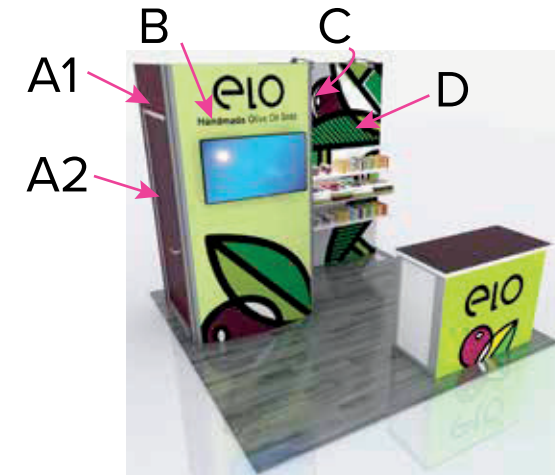

Graphics Template
 10 x 10 Inline Exhibit
 SEG Graphics, Sintra Door

NOTE: All Raster Art (jpg, tiff, psd, png, etc.) must be at least 100 dpi at print size.
 Standard kits are often customized. Please check with Customer Service to ensure that this template matches your specific job.

Graphic Template
Lightbox Counter
SEG Backlit Graphic

E

NOTE: All Raster Art (jpg, tiff,psd, png, etc.) must be at least 100 dpi at print size.
Standard kits are often customized. Please check with Customer Service to ensure that this template matches your specific job.