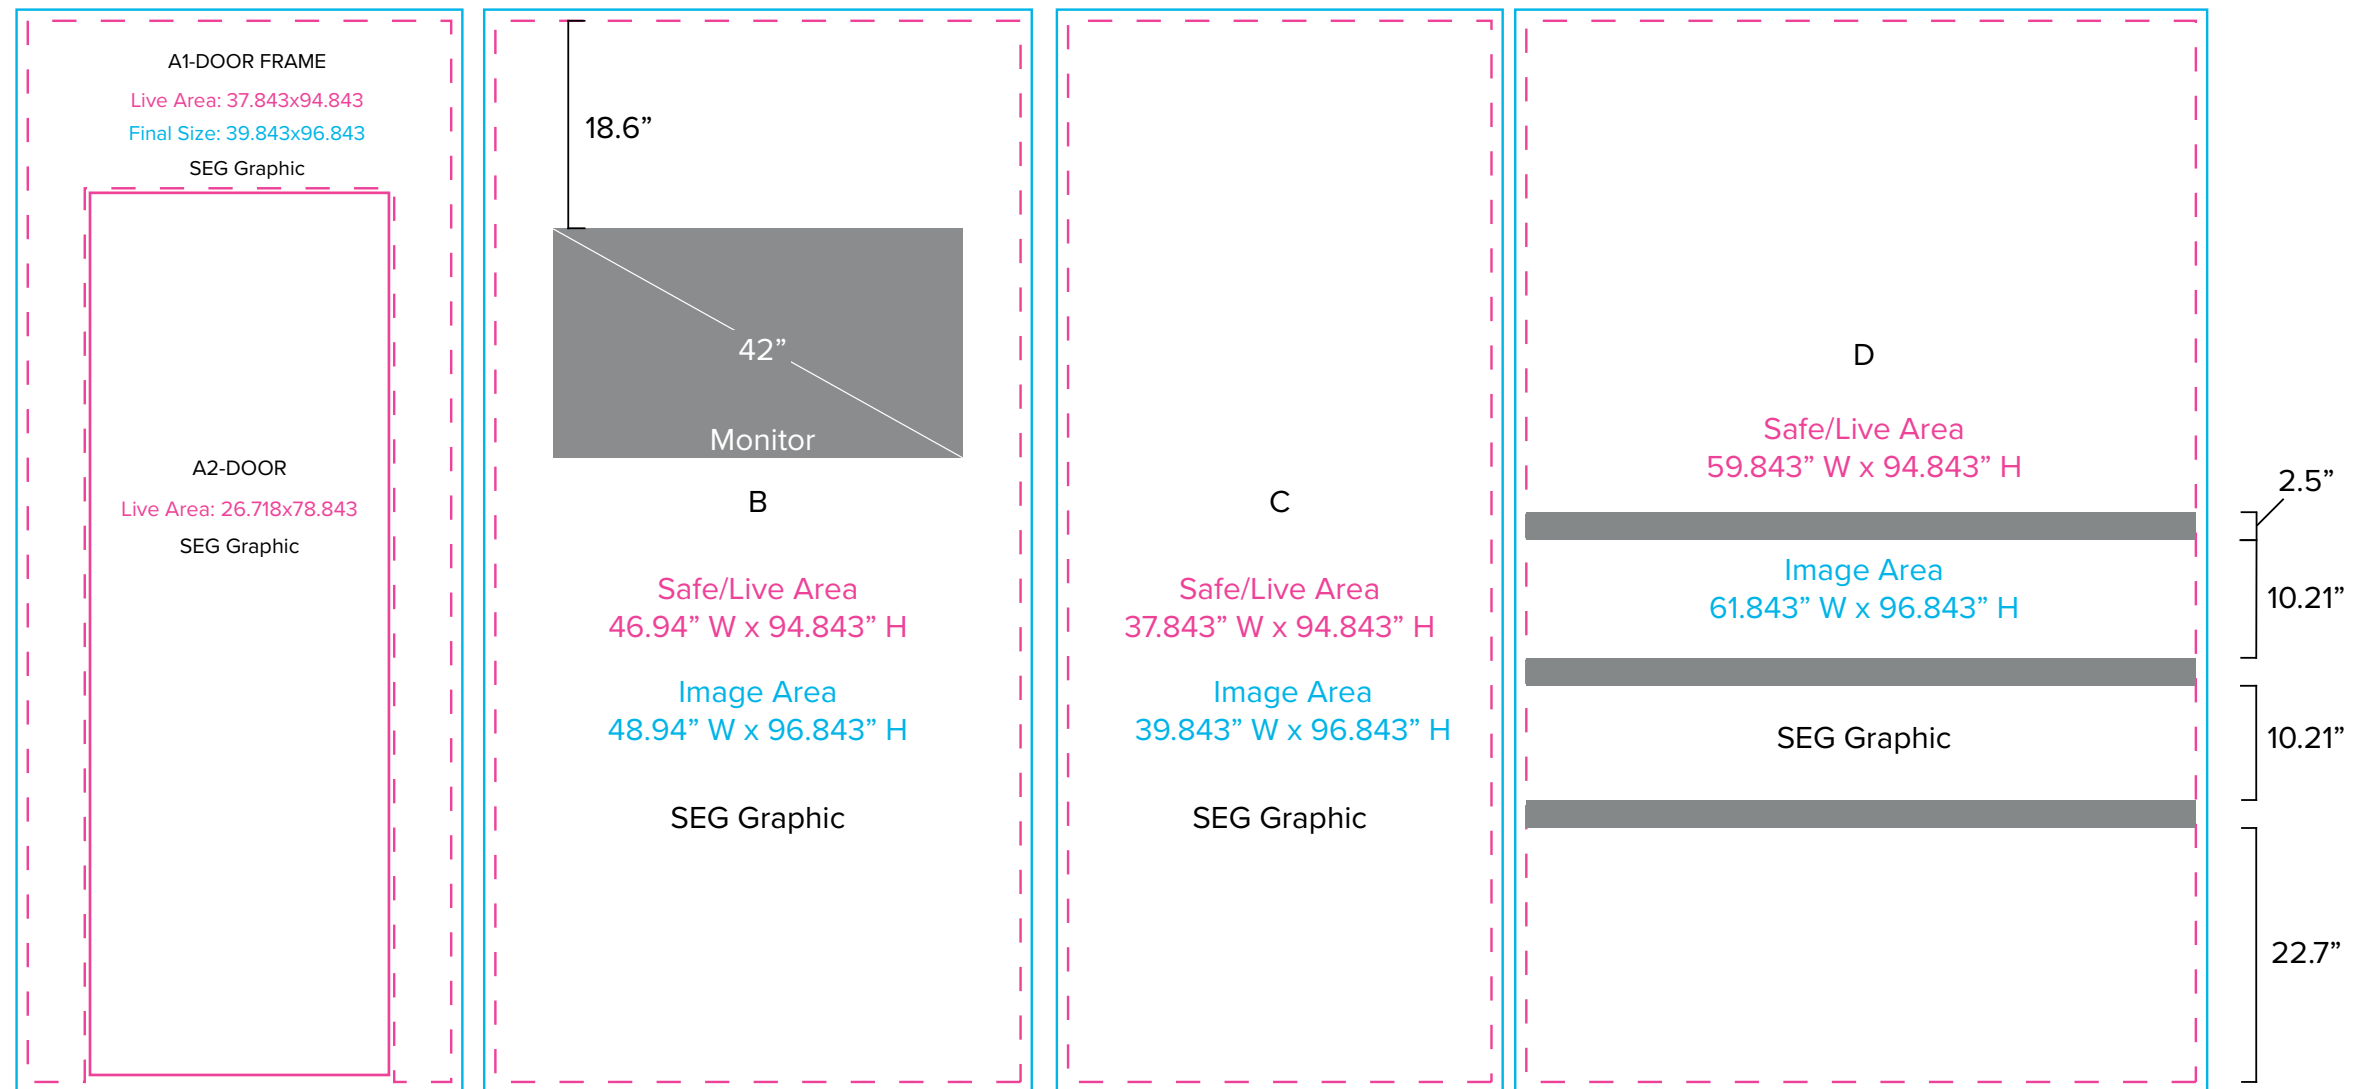

Graphics Template
 10 x 10 Inline Exhibit
 SEG Graphics, Sintra Door

NOTE: All Raster Art (jpg, tiff, psd, png, etc.) must be at least 100 dpi at print size.
 Standard kits are often customized. Please check with Customer Service to ensure that this template matches your specific job.

Graphic Template
Lightbox Counter
SEG Backlit Graphic

E

NOTE: All Raster Art (jpg, tiff,psd, png, etc.) must be at least 100 dpi at print size.
Standard kits are often customized. Please check with Customer Service to ensure that this template matches your specific job.